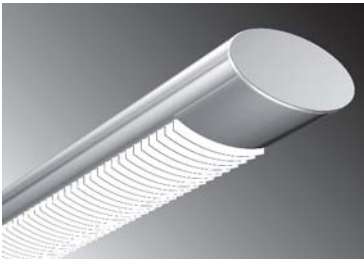

K.P. Butler Primary

70
elliptical

70 e l l i p t i c a l

other configurations may be possible

diffusers

clear reeded acrylic

microsphere frosted acrylic

cross blade louvre

parabolic louvre semi-specular

asymmetric option also available

lamp units

Fluorescent Lamps		a		b	
		non-continuous control gear between lamp ends		continuous control gear behind lamp	
		Lamp Unit Length (ECG)			
Lamp Type	W	a		b	
		non dim	dim		
 T16/T5	14W/24W	-	-	580	
	21W/39W	-	-	880	
	28W/54W	-	-	1180	
	35W/80W	-	-	1480	
 T26/T8	18W	980	1050	-	
	30W	1285	1355	-	
	36W	1590	1660	-	
	58W	1890	1960	-	
 TCS	5W	290	-	110	
	7W	320	-	140	
	9W	350	-	170	
	11W	420	-	240	
 TCL	18W	480	660	230	
	24W	585	775	335	
	36W	675	855	425	
	55W	905	975	545	

Use non-continuous lamp unit lengths when using low brightness parabolic (VDU) louvres

Unit lengths are approximate and may vary
Specifications subject to change without notice

ends

suspension

connectors

custom angled connectors available on request

space requirements

180° coupling is possible mid lamp unit depending on optic and control gear choice. 180° coupling is always preferable between lamp units. 150mm should be allowed.

packaging

finish

- clear anodised
- matt textured silver
- matt textured white
- other colour