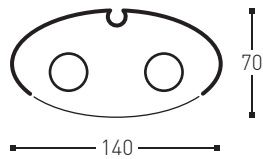

70 e l l i p t i c a l