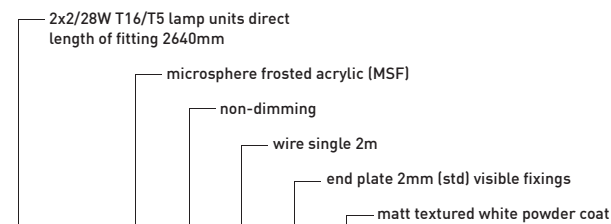

5. end

end plate 2mm (std) visible fixings 51

end plate 5mm concealed fixings 52

6. colour finish

clear anodised 61

other colour (refer to website) 64

matt textured silver powder coat 62

matt textured white powder coat 63

7. example

1	2	3	4	5	6	Final product specification
70E105	21	31	412	51	63	70E105 . 21 . 31 . 412 . 51 . 63

Fluorescent lamps will be supplied in colour 840 unless specified otherwise.

Lamp orientation legend

Lamp colours represent separate switch wiring ■ ■ ■ ■

■ Data is approximate and subject to change without notice. Product images are representations only - actual product may vary.

part no.	direct	downlight	indirect	optic direct	optic indirect	length (mm)	weight (kgs)	pack size h x w x l (mm)			cubic m ³
70E101	1x2/28W			MSF or CBL		1380	5.2	130	190	1580	0.039
70E102	1x2/35W			MSF or CBL		1680	6.4	130	190	1880	0.046
70E103	1x2/54W			MSF or CBL		1380	5.2	130	190	1580	0.039
70E104	1x2/80W			MSF or CBL		1680	6.4	130	190	1880	0.046
70E105	2x2/28W			MSF or CBL		2640	10.0	130	190	2840	0.070
70E106	2x2/35W			MSF or CBL		3240	12.3	130	190	3440	0.085
70E107	2x2/54W			MSF or CBL		2640	10.0	130	190	2840	0.070
70E108	2x2/80W			MSF or CBL		3240	12.3	130	190	3440	0.085
70E109	3x2/28W			MSF or CBL		3900	14.8	130	190	4100	0.101
70E110	3x2/35W			MSF or CBL		4800	18.2	130	190	5000	0.124
70E111	3x2/54W			MSF or CBL		3900	14.8	130	190	4100	0.101
70E112	3x2/80W			MSF or CBL		4800	18.2	130	190	5000	0.124