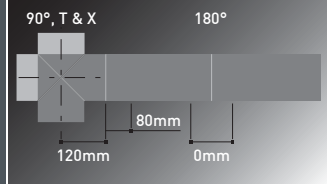

parabolic louvre semi-specular

asymmetric option also available

lamp units

Fluorescent Lamps		a		b	
		non-continuous control gear between lamp ends		continuous control gear behind lamp	
		Lamp Unit Length (ECG)			
Lamp Type	W	a		b	
		non dim	dim		
 T16/T5	14W/24W	-	-	580	
	21W/39W	-	-	880	
	28W/54W	-	-	1180	
	35W/80W	-	-	1480	
 T26/T8	18W	980	1050	-	
	30W	1285	1355	-	
	36W	1590	1660	-	
	58W	1890	1960	-	
 TCS	5W	290	-	110	
	7W	320	-	140	
	9W	350	-	170	
	11W	420	-	240	
 TCL	18W	480	660	230	
	24W	585	775	335	
	36W	675	855	425	
	55W	905	975	545	

Use non-continuous lamp unit lengths when using low brightness parabolic (VDU) louvres

Unit lengths are approximate and may vary
Specifications subject to change without notice

ends

suspension

connectors

custom angled connectors available on request

space requirements

180° coupling is possible mid lamp unit depending on optic and control gear choice. 180° coupling is always preferable between lamp units. 150mm should be allowed.

packaging

finish

- clear anodised
- matt textured silver
- matt textured white
- other colour