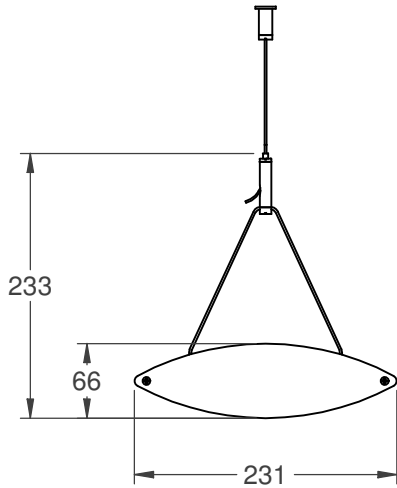

230 Isis Suspension Sling Instruction

Item #	Title
1	Suspension Ceiling Barrel
2	8G x 38mm C/S self-tapping screw
3	Suspension Ceiling Barrel Cap
4	Suspension Wire (1,2,3,4 & 5mtr)
5	Gripper Sling A
6*	Gripper Sling B
7	M5x4mm Set Screw
8	230 Isis Suspension Sling
9	kli-069 230 isis cover
10	kli-068-230 isis body master
11	230 Isis End Plate
12	8G x 35mm CS c/w 6G head

Important

Choosing an appropriate fixing to suit the mounting surface is the responsibility of the installer.

Note: Remove all labeling masking tape and clean unit as you go.