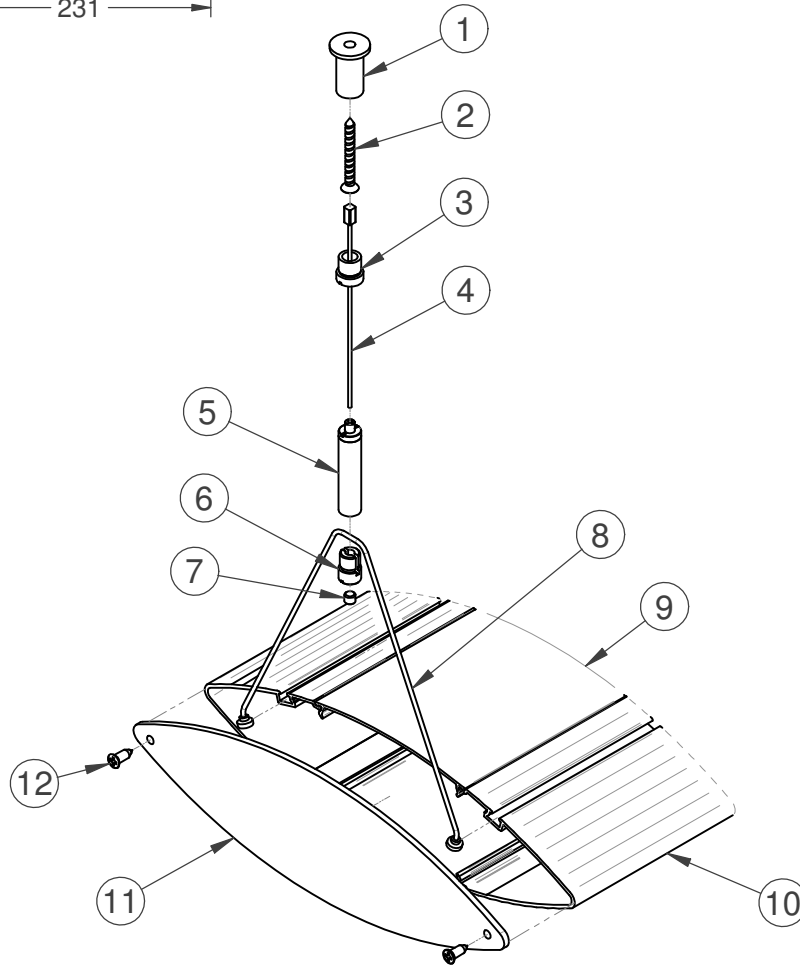

230 Isis Suspension Sling Instruction

Item #	Title
1	Suspension Ceiling Barrel
2	8G x 38mm C/S self-tapping screw
3	Suspension Ceiling Barrel Cap
4	Suspension Wire (1,2,3,4 & 5mtr)
5	Gripper Sling A
6*	Gripper Sling B
7	M5x4mm Set Screw
8	230 Isis Suspension Sling
9	kli-069 230 isis cover
10	kli-068-230 isis body master
11	230 Isis End Plate
12	8G x 35mm CS c/w 6G head

Important

Choosing an appropriate fixing to suit the mounting surface is the responsibility of the installer.

Note: Remove all labeling masking tape and clean unit as you go.